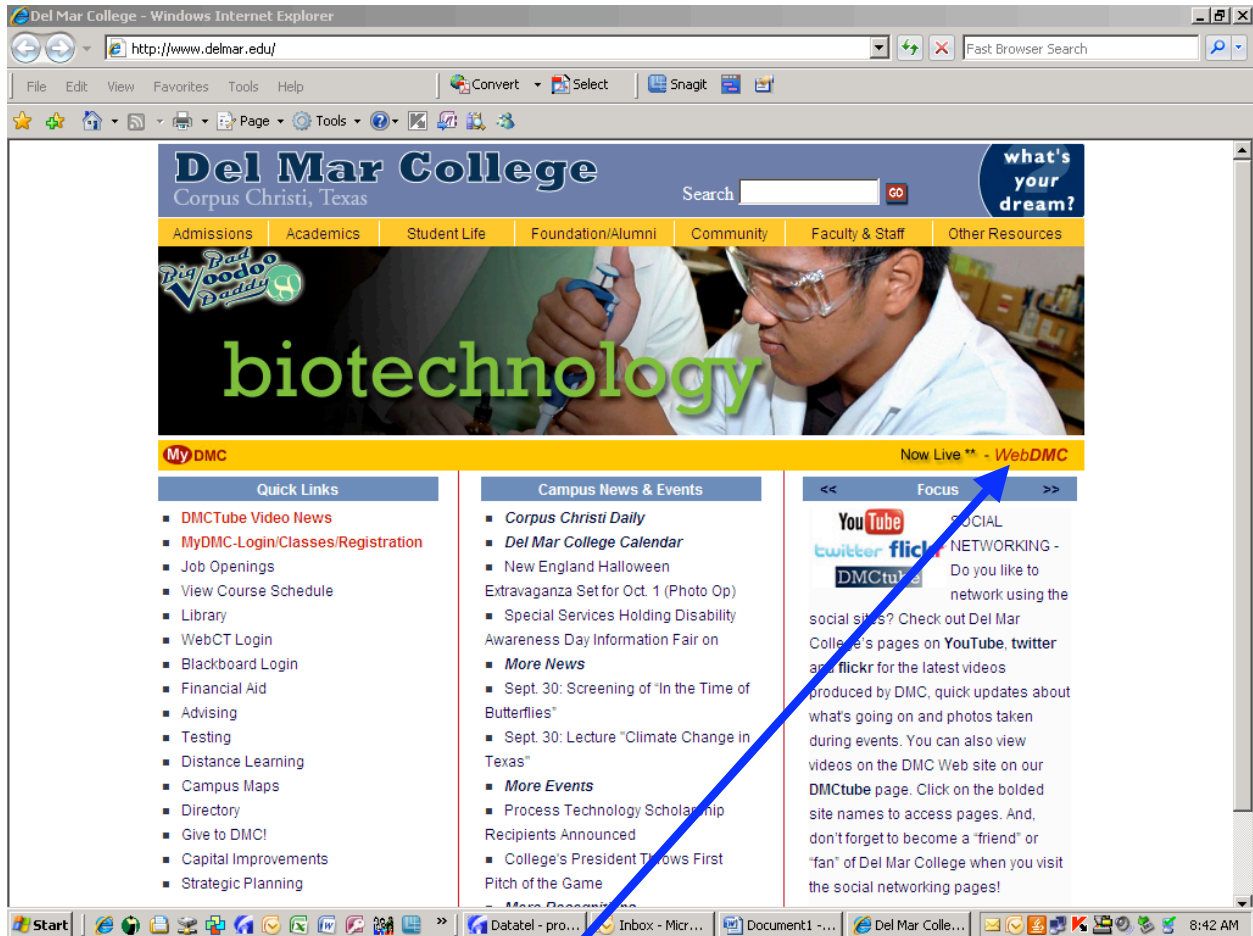

Get your Pay Advice (Stub) Online

1. Access the Del Mar Web Page @ www.delmar.edu

2. Click on the Red Words – WebDMC

3. Log in to WebDMC by clicking

You will need to use your email name and password if logging in from a remote location. If you are at your work computer it should log you in automatically.

4. This is your Home Page. You should see your name here

Home - Staff - Windows Internet Explorer

https://webdmc.delmar.edu/Staff/Pages/default.aspx

Fast Browser Search

File Edit View Favorites Tools Help